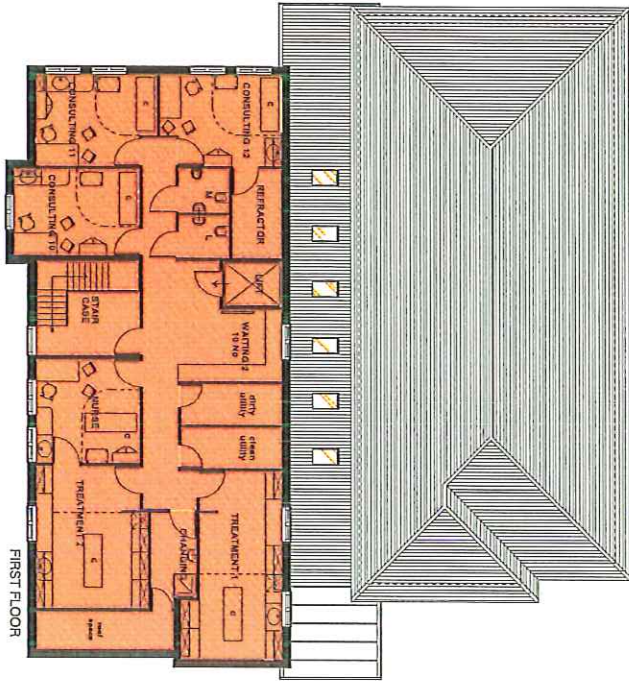

LEGAL

notes

revisions

client	COVENTRY HEALTH CENTRE
project	MEDICAL CENTRE
title	GROUND FLOOR PLAN NEW BUILDING
fig. no.	06/06/70
revision	—
scale	1:250
date	23 JAN.2009
drawn by	MONIKA IWAS

GROUND FLOOR PLAN
1:250 @A4

FIRST FLOOR PLAN
1:250 @ A4

LEGAL

REVISIONS

client	CONVENTRY HEALTH CENTRE	
project	MEDICAL CENTRE	
title	FIRST FLOOR PLAN	
new BUILDING		
dra. no.	06/06/71	revision
scale	1:250	date
drawn by	KISHIKA SHYAM	29 JAN 2009

GP
172.00 m²

LEGAL

notes

revisions
 A - 06 MAY 2009
 B - 11 MAY 2009
 C - 11 MAY 2009
 D - 13 MAY 2009

client	COVENTRY HEALTH Ltd.		
project	MEDICAL CENTRE		
title	GROUND FLOOR PLAN EXISTING BUILDING		
dra. no.	06/05/68	revision	D
scale	1:250	date	13 MAY 2009
drawn by	MONIKA KWAS		

DENTAL
188.45 m2

SHARED
BETWEEN
DENTAL
AND
PHARMACY
45.05m2

GROUND FLOOR PLAN
1:250 @A4

LEGAL

notes

revisions
 A - 06 MAY 2009
 B - 13 MAY 2009

client	COVENTRY HEALTH Ltd.		
project	MEDICAL CENTRE		
title	FIRST FLOOR PLAN EXISTING BUILDING		
dra. no.	06/06/89	revision	B
scale	1:250	date	13 MAY 2009
drawn by	MONIKA KWAS		