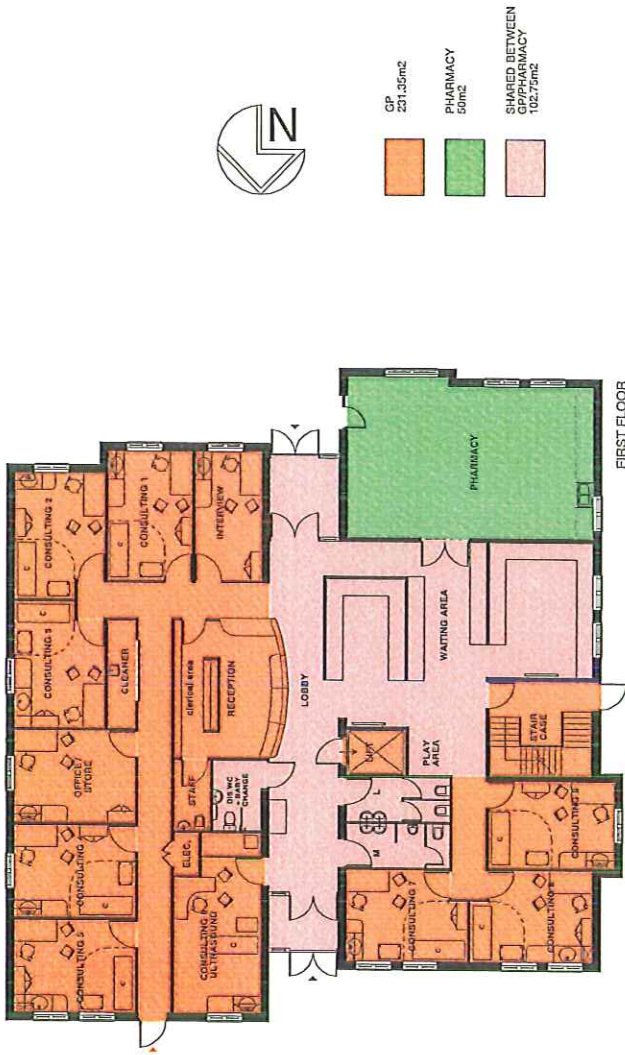

LEGAL

notes

revisions

client	COVENTRY HEALTH CENTRE
project	MEDICAL CENTRE
title	GROUND FLOOR PLAN NEW BUILDING
fig. no.	06/06/70
revision	—
scale	1:250
date	23 JAN.2009
drawn by	MONIKA IWAS

GROUND FLOOR PLAN
1:250 @A4

FIRST FLOOR PLAN
1:250 @ A4

LEGAL

REVISIONS

client	CONVENTRY HEALTH CENTRE	
project	MEDICAL CENTRE	
title	FIRST FLOOR PLAN	
new BUILDING		
dra. no.	06/06/71	revision
scale	1:250	date
drawn by	KISHIKA SHYAM	29 JAN 2009

GP
172.00 m²

LEGAL

notes

revisions
 A - 06 MAY 2009
 B - 11 MAY 2009
 C - 11 MAY 2009
 D - 13 MAY 2009

client	COVENTRY HEALTH Ltd.		
project	MEDICAL CENTRE		
title	GROUND FLOOR PLAN EXISTING BUILDING		
dra. no.	06/05/68	revision	D
scale	1:250	date	13 MAY 2009
drawn by	MONIKA KWAS		

DENTAL
188.45 m2

SHARED
BETWEEN
DENTAL
AND
PHARMACY
45.05m2

GROUND FLOOR PLAN
1:250 @A4

LEGAL

notes

revisions
 A - 06 MAY 2009
 B - 13 MAY 2009

client	COVENTRY HEALTH Ltd.		
project	MEDICAL CENTRE		
title	FIRST FLOOR PLAN EXISTING BUILDING		
dra. no.	06/06/89	revision	B
scale	1:250	date	13 MAY 2009
drawn by	MONIKA KWAS		